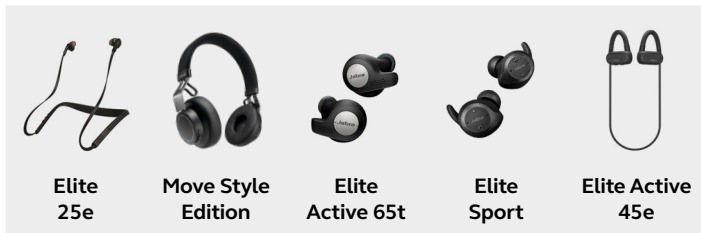

Jabra Model

Elite
25e

Move Style
Edition

Elite
Active 65t

Elite
Sport

Elite Active
45e

Category	Audio on the go	Sports Audio			
Neckband	•				•
Headband		•			
True wireless			•	•	
Talk/Music time (hours/up to)	18	8	15⁶	13.5⁶	9
Standby (days/up to)	22	12	Auto off⁷	8⁵	Auto off⁷
Weight (grams)	48	150	R: 6.5/L: 5.8	2 x 6.5	29
Multiuse™¹	•	•	•		•
Crystal clear sound and voice (DSP)²	•	•	•	•	•
Music (A2DP)³	•	•	•	•	•
Stereo sound	•	•	•	•	•
Active Noise Cancellation (ANC)					
Wind noise protection	•		•		•
Voice guidance	•	•	•	•	•
Voice control				•	
HD Voice⁴	•	•	•	•	•
NFC					
In-ear heart rate monitor				•	
TrackFit™ sensor			•	•	

¹ Connects with minimum 2 devices ² Digital Signal Processing ³ Advanced Audio Distribution Profile

⁴ Device and network dependent ⁵ Standby time in cradle or outside cradle with fully charged battery

⁶ With 2x recharging in charging case ⁷ Auto off after 15min without connection, and 60min without activity

⁸ Up to 8h with ANC on, and up to 13h with ANC off.