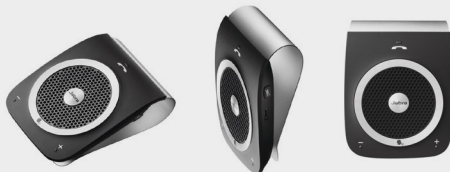

Jabra Tour

Drive safe. Sound great.

- Powerful 3 watt speaker delivers rich sound on calls, music and multimedia
- HD Voice microphone for enhanced noise cancellation
- Voice Control lets you make and take calls using your voice