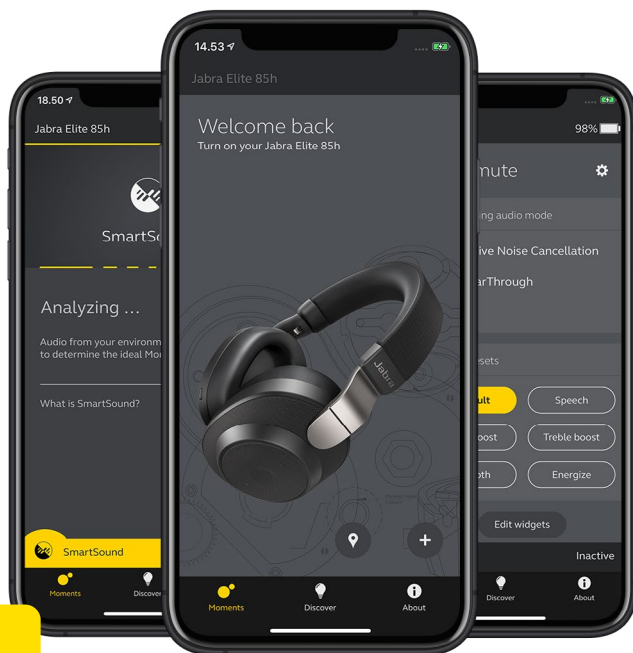

Jabra Sound+ app

The **Jabra Sound+ app** is the perfect companion to your Jabra headphones – adding extra features and letting you personalize the way you use your Jabra device. Choose your voice assistant, customize your music profile, modify how much nearby noise you want to hear, keep track of your battery charge, and much more*. The app will constantly evolve; delivering new features to further enhance your headphones. As time goes by, the app becomes even better – and with it so too does your Jabra experience.

To learn more about the **Jabra Sound+ App** go to jabra.com