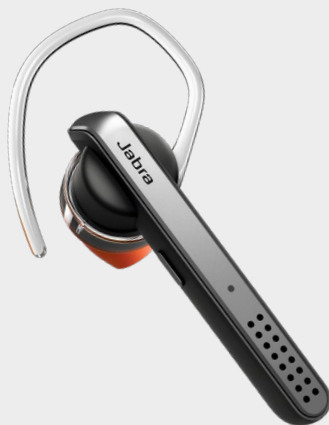

Jabra Talk 45

Engineered for noise cancellation and Voice Control

- HD voice and 2-microphone technology
- Advanced technology for clear, noise-free calls
- Up to 6 hours of calls. Up to 8 days of standby time
- Music, podcasts and GPS directions
- Dedicated button for Siri® and Google Assistant™
- NFC for easy pairing with your mobile phone

Assist App

jabra.com/Talk45