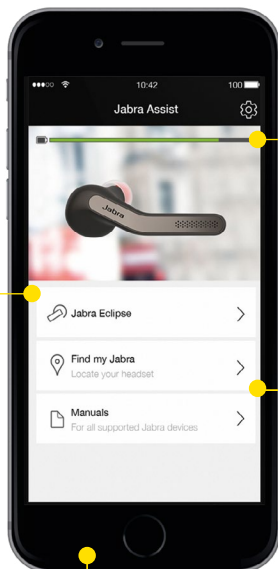

Jabra Assist app*

Get the most out of your device. Access **guides & user manuals directly** from the app

Battery meter*

Keep track of the remaining battery time on your device

Find my Jabra

Locate your misplaced Jabra device with your smartphone

Have incoming messages and emails, read to you completely **hands-free****

* Device and operating system dependent. ** Available only on Android

Find your Jabra headset with your smartphone

Customize controls (Jabra Talk 55 only)

Setup guidance and user manual

Text message read-out**

Battery meter and more*

To learn more about the Jabra Assist app go to jabra.com