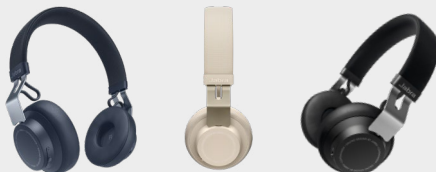

Jabra Move Style Edition
Engineered for music on the move.
Unrivalled wireless sound.

- Unparalleled wireless sound
- Designed to inspire and built to last
- Wireless – the easy way

Available in: